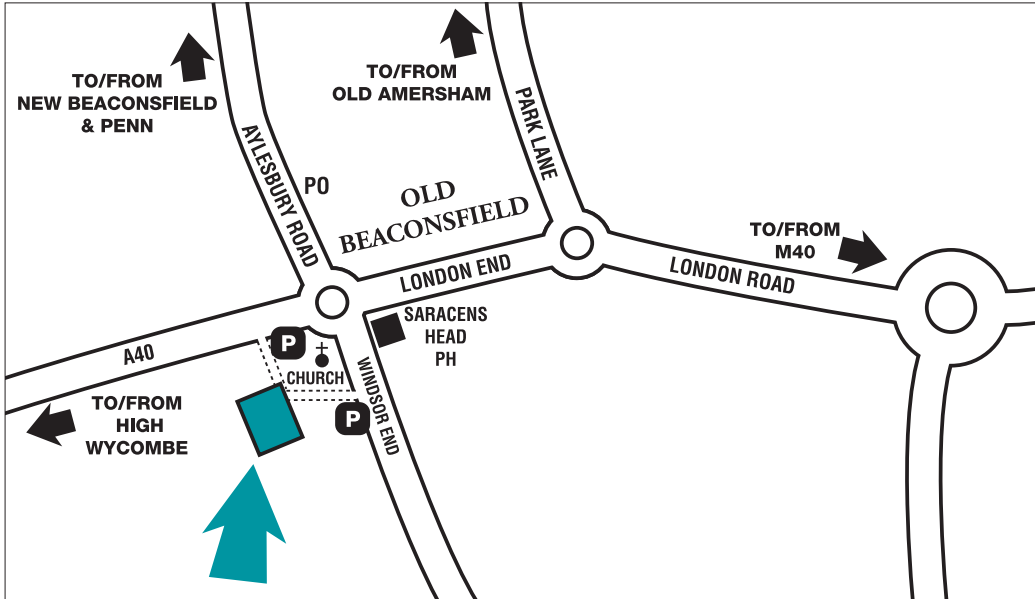

DON'T FORGET TO ENTER THE FREE PRIZE DRAW!

Name: .....

Address: .....

.....

Mobile: .....

Telephone: .....

Please enter a phone number so we can inform you, if you have won!

The Fitzwilliams Centre, Windsor End, Beaconsfield HP9 2JW